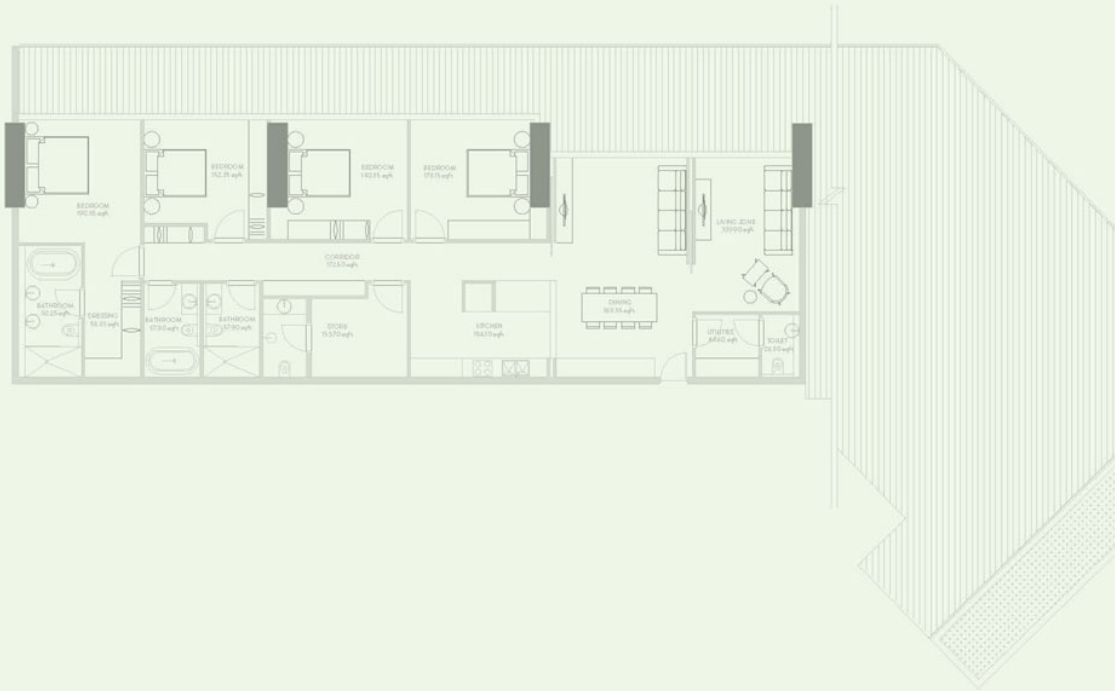

FOUR BEDROOM - TYPE E ONE

TOTAL AREA = 579.48 SQ.M. = 6237.46 SQ.FT.
OUTDOOR AREA = 374.63 SQ.M. = 4032.48 SQ.FT.
INDOOR AREA = 204.85 SQ.M. = 2204.98 SQ.FT.
NUMBER OF UNITS = 2 NOS.

real estate management supervision services
buying and selling of real estate
leasing property brokerage agents
self - owned property leasing and management services
real estate buying & selling brokerage