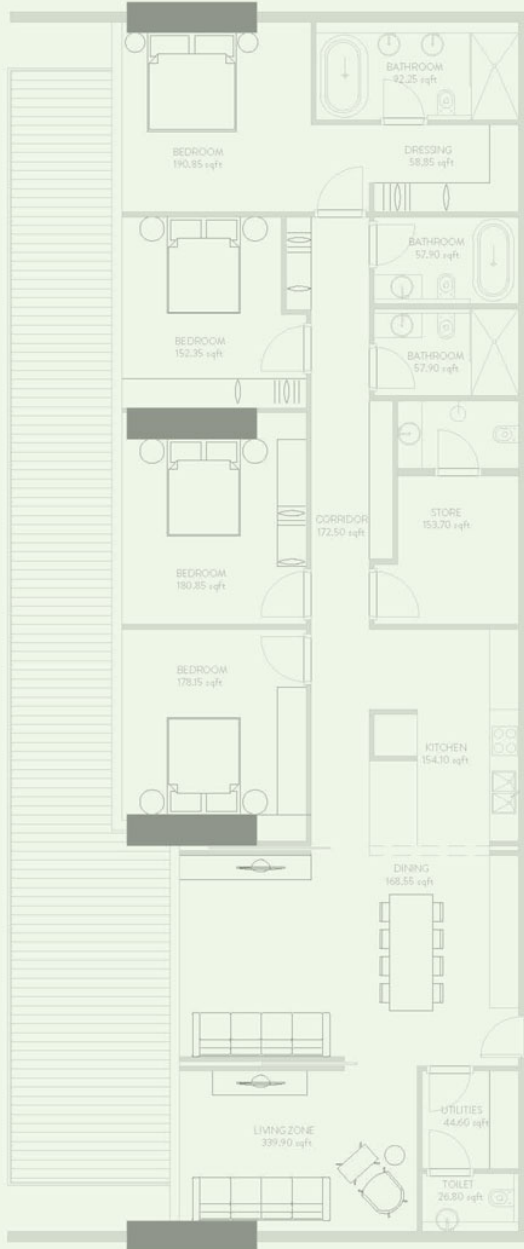

## FOUR BEDROOM - TYPE E

TOTAL AREA = 262.6 SQ.M. = 2826.59 SQ.FT.  
OUTDOOR AREA = 58.48 SQ.M. = 629.47 SQ.FT.  
INDOOR AREA = 204.12 SQ.M. = 2197.12 SQ.FT.  
NUMBER OF UNITS = 3 NOS.

real estate management supervision services  
buying and selling of real estate  
leasing property brokerage agents  
self - owned property leasing and management services  
real estate buying & selling brokerage