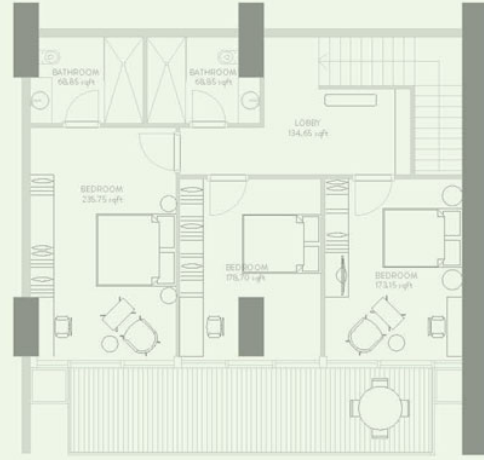

THREE BEDROOM DUPLEX - TYPE A ONE

TOTAL AREA = 343.16 SQ.M. = 3693.73 SQ.FT.
OUTDOOR AREA = 148.97 SQ.M. = 1,603.55 SQ.FT.
INDOOR AREA = 192.66 SQ.M. = 2073.77 SQ.FT.
NUMBER OF UNITS = 1 NOS.

UPPER LEVEL