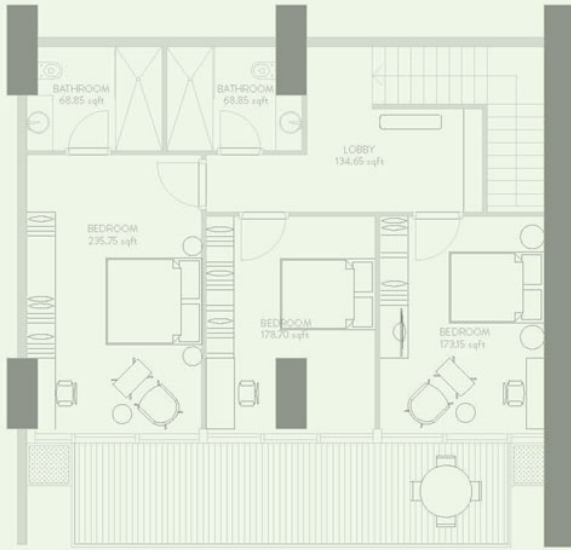

## THREE BEDROOM DUPLEX - TYPE A

TOTAL AREA = 233.58 SQ.M. = 2514.22 SQ.FT.  
OUTDOOR AREA = 40.92 SQ.M. = 440.45 SQ.FT.  
INDOOR AREA = 192.66 SQ.M. = 2073.77 SQ.FT.  
NUMBER OF UNITS = 12 NOS.

UPPER LEVEL