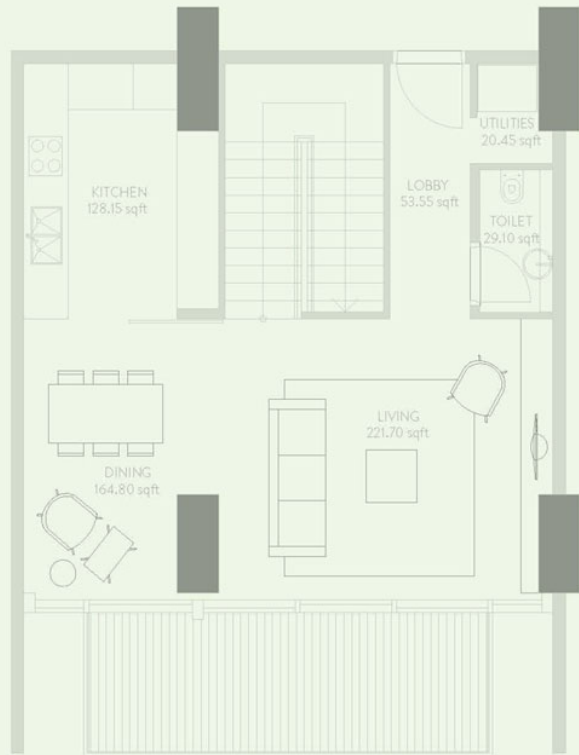

TWO BEDROOM DUPLEX - TYPE B

TOTAL AREA = 294.27 SQ.M. = 3167.49 SQ.FT.
OUTDOOR AREA = 146.13 SQ.M. = 1572.93 SQ.FT.
INDOOR AREA = 148.14 SQ.M. = 1594.56 SQ.FT.
NUMBER OF UNITS = 4 NOS.

LOWER LEVEL

UPPER LEVEL