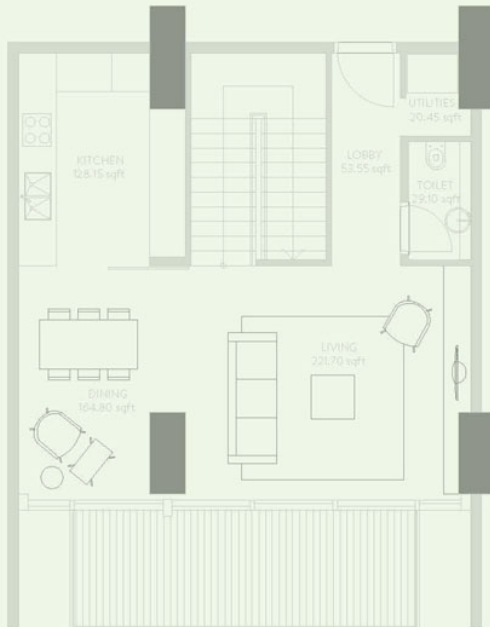

## TWO BEDROOM DUPLEX - TYPE A

TOTAL AREA = 173.73 SQ.M. = 1870.00 SQ.FT.  
OUTDOOR AREA = 28.38 SQ.M. = 305.47 SQ.FT.  
INDOOR AREA = 145.35 SQ.M. = 1564.53 SQ.FT.  
NUMBER OF UNITS = 28 NOS.

LOWER LEVEL

UPPER LEVEL