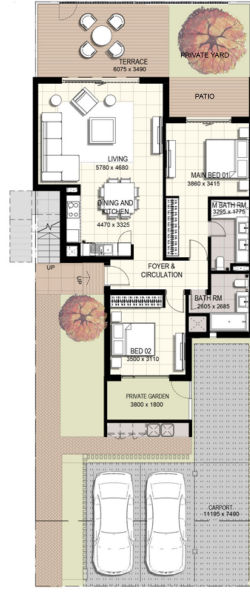

URBAN II

Tiered Townhome

2 Bedroom Mid Unit
(Ground Floor)

Suite Area	100.17 m ²	1 078 sq.ft.
Balcony/Terrace	29.72 m ²	320 sq.ft.
Total Area <small>excluding garden/yard</small>	129.89 m ²	1 398 sq.ft.