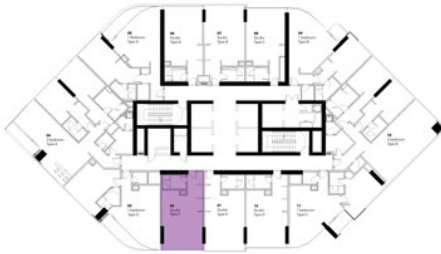

REEF RESIDENCE
JUMEIRAH VILLAGE

02 Type F Studio

Golf Course View
Total Area 527 sq ft
31 Units

Golf Course View

SAMPLE LAYOUTS

real estate management supervision services
buying and selling of real estate
leasing property brokerage agents
self - owned property leasing and management services
real estate buying & selling brokerage