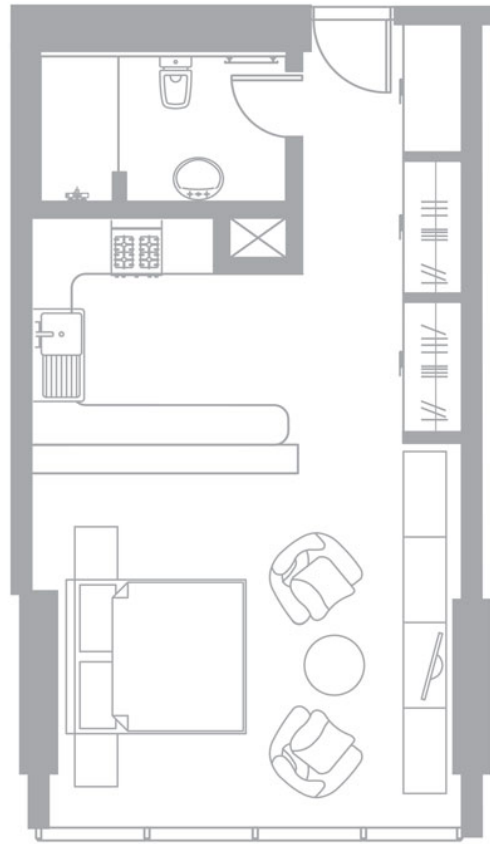

REEF RESIDENCE
JUMEIRAH VILLAGE

02 Type F Studio

Golf Course View
Total Area 527 sq ft
31 Units

Golf Course View

SAMPLE LAYOUTS

real estate management supervision services
buying and selling of real estate
leasing property brokerage agents
self - owned property leasing and management services
real estate buying & selling brokerage