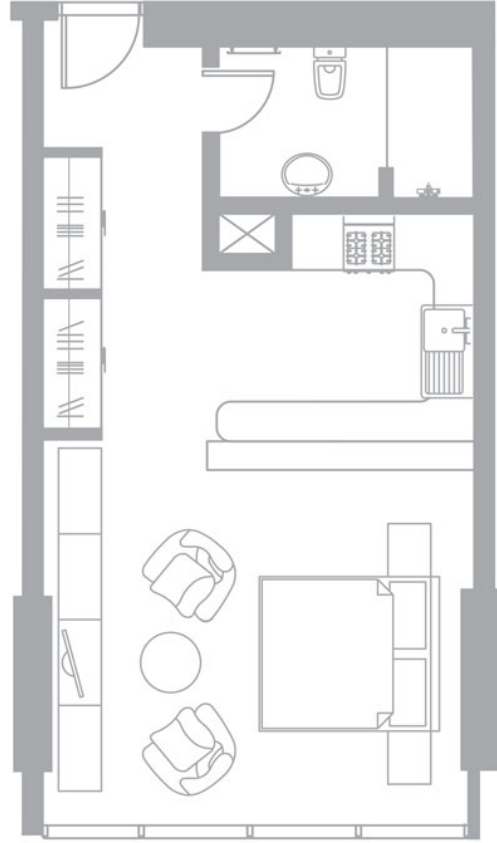

## 01 Type E Studio

Golf Course View  
Total Area 519 sq ft  
31 Units

Golf Course View