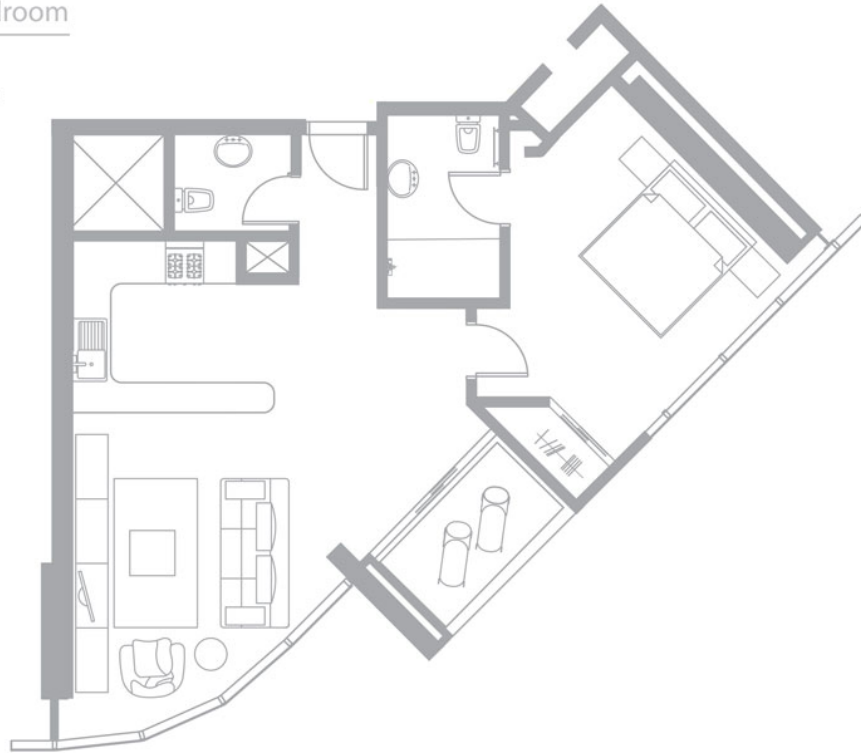

### 11 Type C 1 bedroom

Golf Course View  
Total Area 803 sq ft  
31 Units

Golf Course View