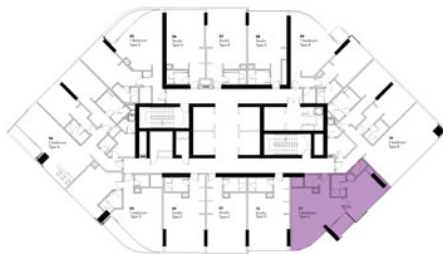

### 11 Type C 1 bedroom

Golf Course View  
Total Area 803 sq ft  
31 Units

Golf Course View