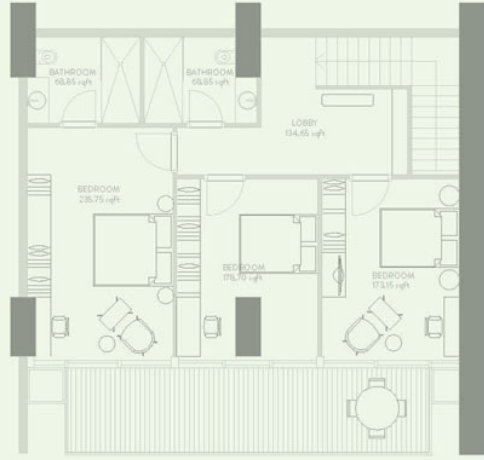

THREE BEDROOM DUPLEX - TYPE A ONE

TOTAL AREA = 343.16 SQ.M. = 3693.73 SQ.FT.
OUTDOOR AREA = 148.97 SQ.M. = 1,603.55 SQ.FT.
INDOOR AREA = 192.66 SQ.M. = 2073.77 SQ.FT.
NUMBER OF UNITS = 1 NOS.

UPPER LEVEL