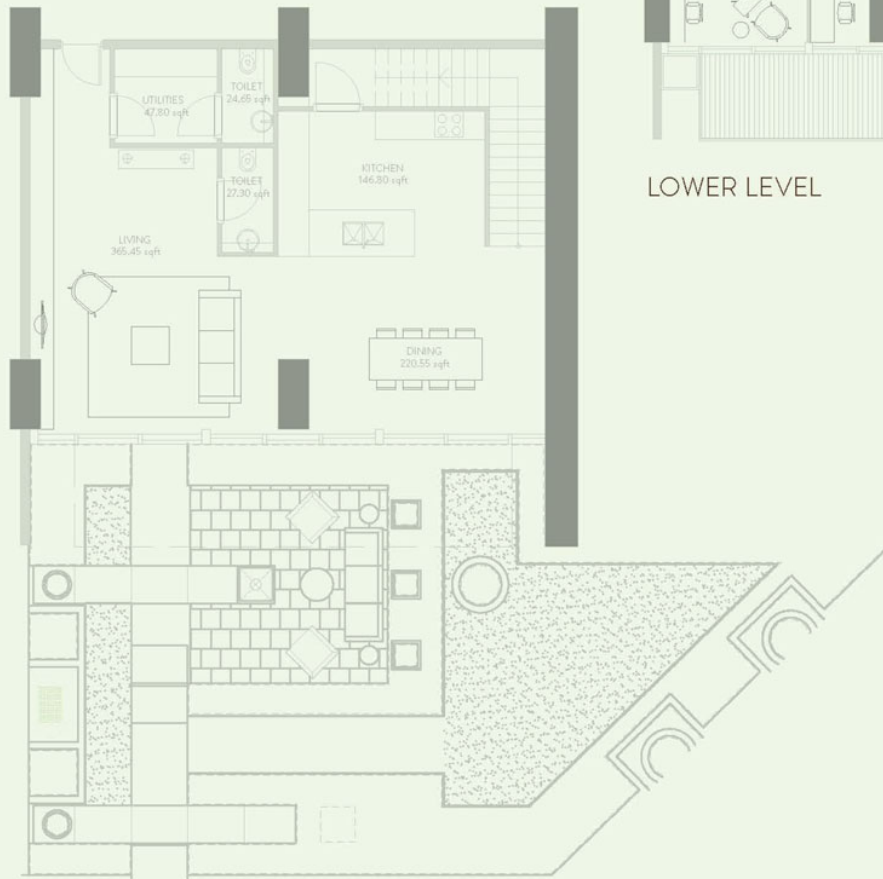

THREE BEDROOM DUPLEX - TYPE A ONE

TOTAL AREA = 343.16 SQ.M. = 3693.73 SQ.FT.
OUTDOOR AREA = 148.97 SQ.M. = 1,603.55 SQ.FT.
INDOOR AREA = 192.66 SQ.M. = 2073.77 SQ.FT.
NUMBER OF UNITS = 1 NOS.

UPPER LEVEL