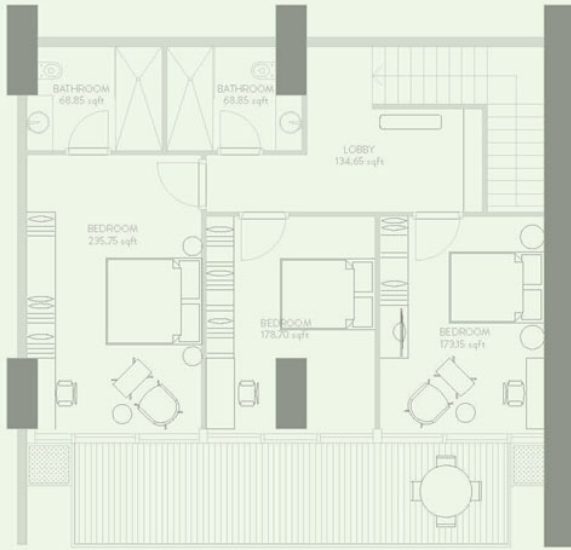

THREE BEDROOM DUPLEX - TYPE A

TOTAL AREA = 233.58 SQ.M. = 2514.22 SQ.FT.
OUTDOOR AREA = 40.92 SQ.M. = 440.45 SQ.FT.
INDOOR AREA = 192.66 SQ.M. = 2073.77 SQ.FT.
NUMBER OF UNITS = 12 NOS.

UPPER LEVEL

LOWER LEVEL