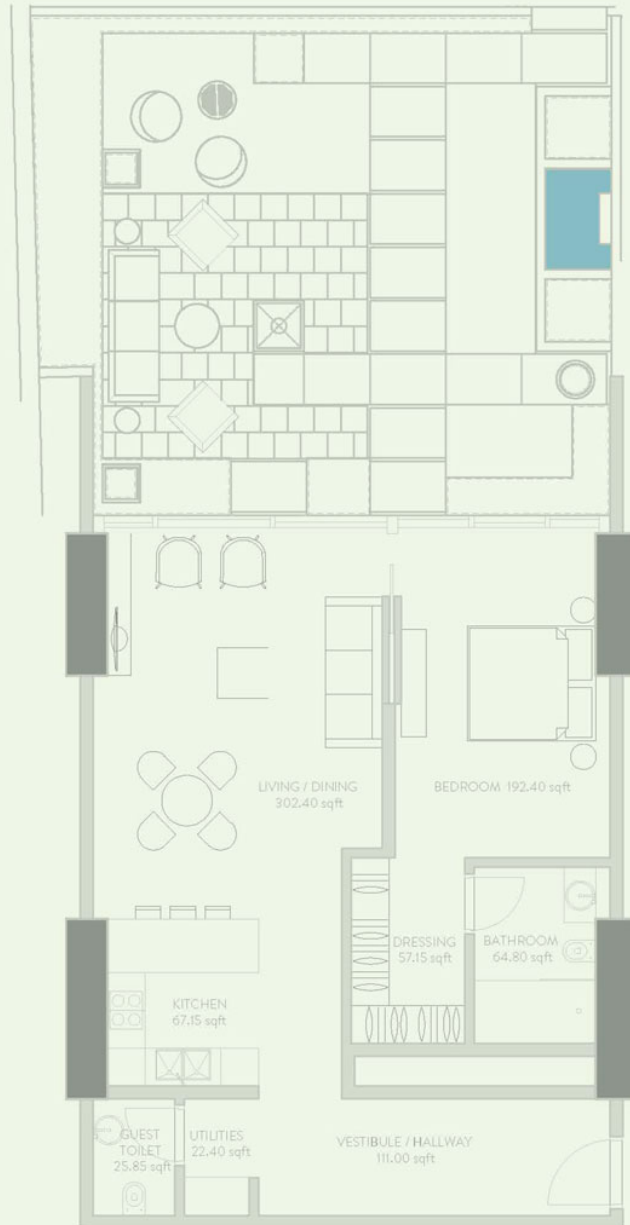

ONE BEDROOM - TYPE B ONE

TOTAL AREA = 169.70 SQ.M. = 1826.63 SQ.FT.
OUTDOOR AREA = 74.47 SQ.M. = 801.60 SQ.FT.
INDOOR AREA = 95.41 SQ.M. = 1026.98 SQ.FT.
NUMBER OF UNITS = 1 NOS.

real estate management supervision services
buying and selling of real estate
leasing property brokerage agents
self - owned property leasing and management services
real estate buying & selling brokerage