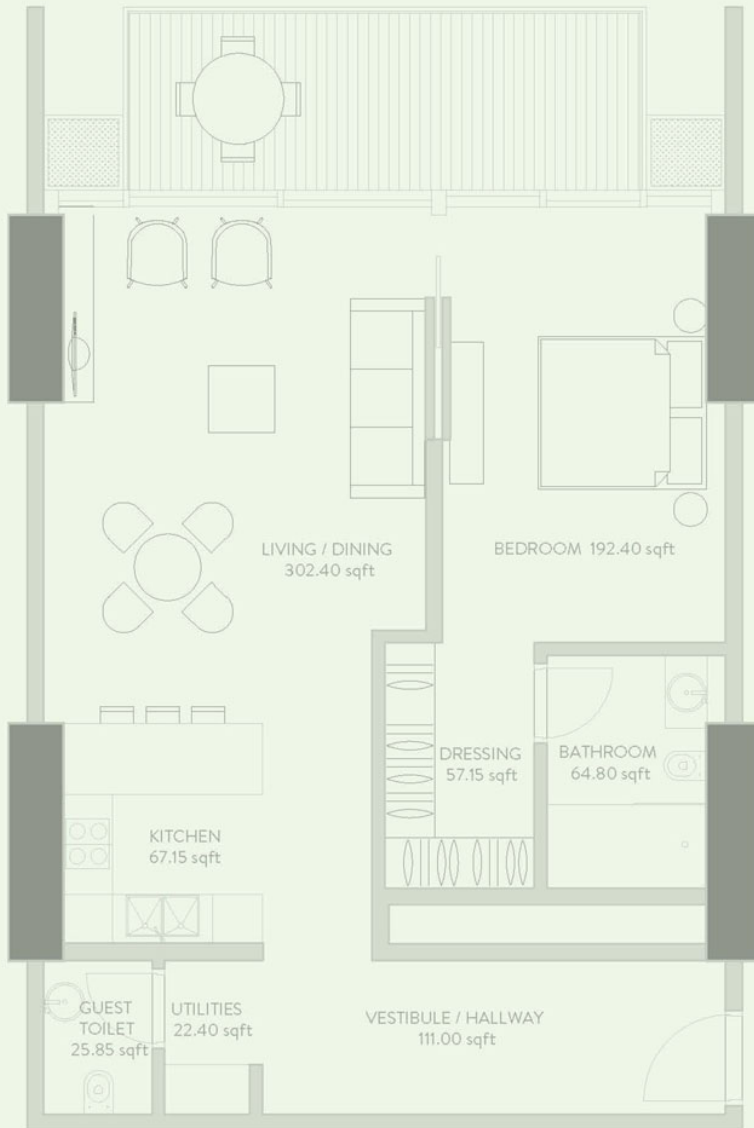

## ONE BEDROOM - TYPE B

TOTAL AREA = 109.27 SQ.M. = 1176.16 SQ.FT.  
OUTDOOR AREA = 13.86 SQ.M. = 149.18 SQ.FT.  
INDOOR AREA = 95.41 SQ.M. = 1026.98 SQ.FT.  
NUMBER OF UNITS = 10 NOS.

real estate management supervision services  
buying and selling of real estate  
leasing property brokerage agents  
self - owned property leasing and management services  
real estate buying & selling brokerage