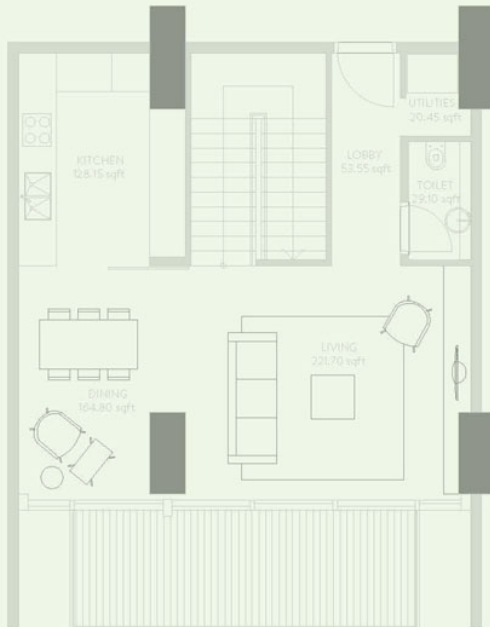

TWO BEDROOM DUPLEX - TYPE A

TOTAL AREA = 173.73 SQ.M. = 1870.00 SQ.FT.
OUTDOOR AREA = 28.38 SQ.M. = 305.47 SQ.FT.
INDOOR AREA = 145.35 SQ.M. = 1564.53 SQ.FT.
NUMBER OF UNITS = 28 NOS.

LOWER LEVEL

UPPER LEVEL