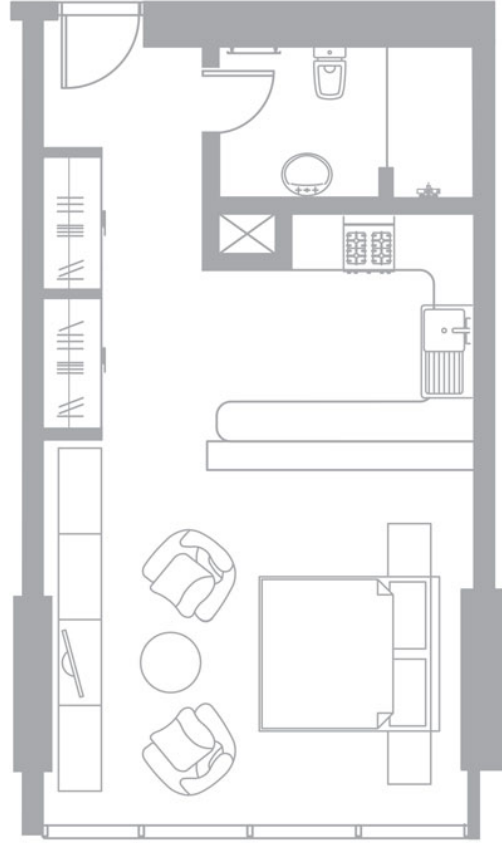

01 Type E Studio

Golf Course View
Total Area 519 sq ft
31 Units

Golf Course View