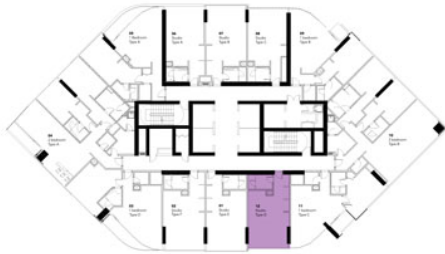

12 Type D Studio

Golf Course View
Total Area 514 sq ft
31 Units

Golf Course View

SAMPLE LAYOUTS

real estate management supervision services
buying and selling of real estate
leasing property brokerage agents
self - owned property leasing and management services
real estate buying & selling brokerage