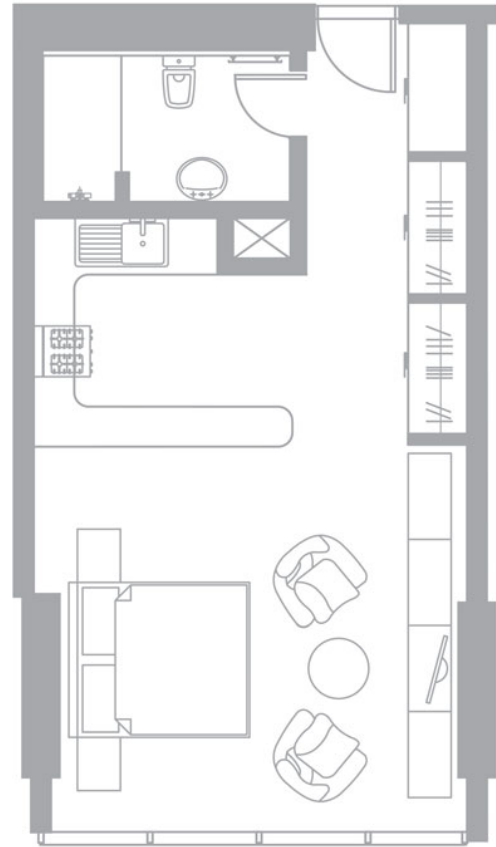

12 Type D Studio

Golf Course View
Total Area 514 sq ft
31 Units

Golf Course View

SAMPLE LAYOUTS

real estate management supervision services
buying and selling of real estate
leasing property brokerage agents
self - owned property leasing and management services
real estate buying & selling brokerage