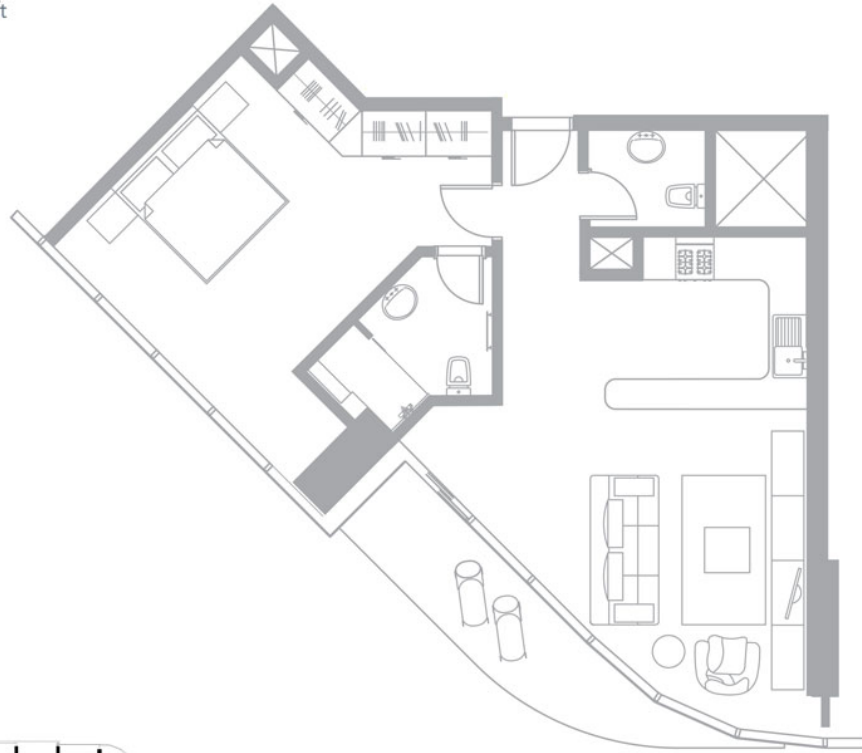

### 03 Type D 1 bedroom

Golf Course View  
Total Area 882 sq ft  
31 Units

Golf Course View