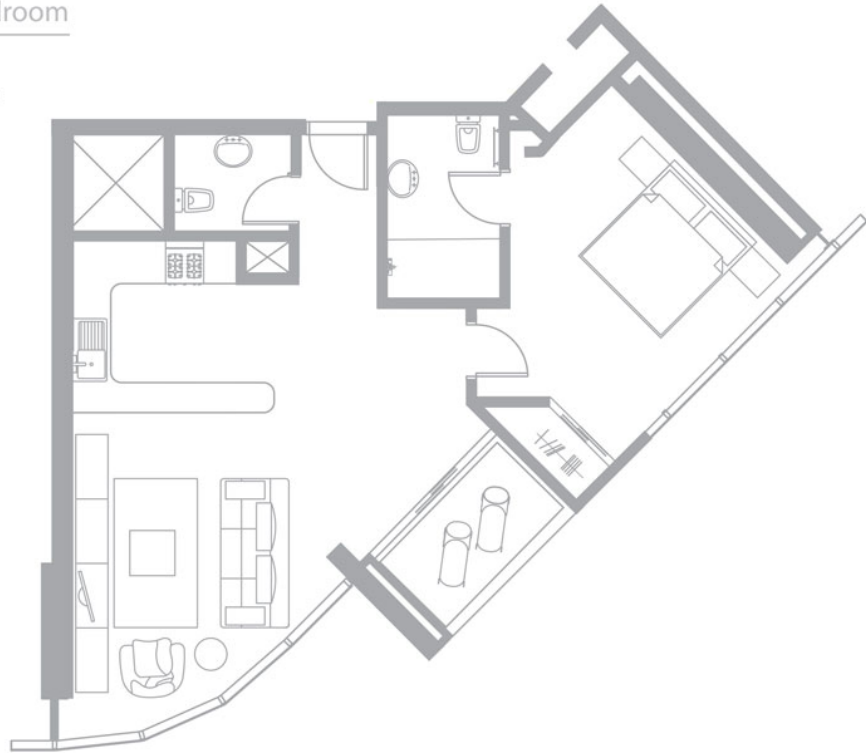

REEF RESIDENCE
JUMEIRAH VILLAGE

11 Type C 1 bedroom

Golf Course View
Total Area 803 sq ft
31 Units

Golf Course View

SAMPLE LAYOUTS

real estate management supervision services
buying and selling of real estate
leasing property brokerage agents
self - owned property leasing and management services
real estate buying & selling brokerage