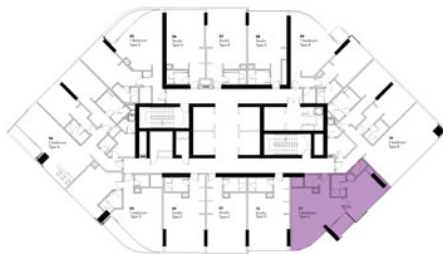

REEF RESIDENCE
JUMEIRAH VILLAGE

11 Type C 1 bedroom

Golf Course View
Total Area 803 sq ft
31 Units

Golf Course View

SAMPLE LAYOUTS

real estate management supervision services
buying and selling of real estate
leasing property brokerage agents
self - owned property leasing and management services
real estate buying & selling brokerage