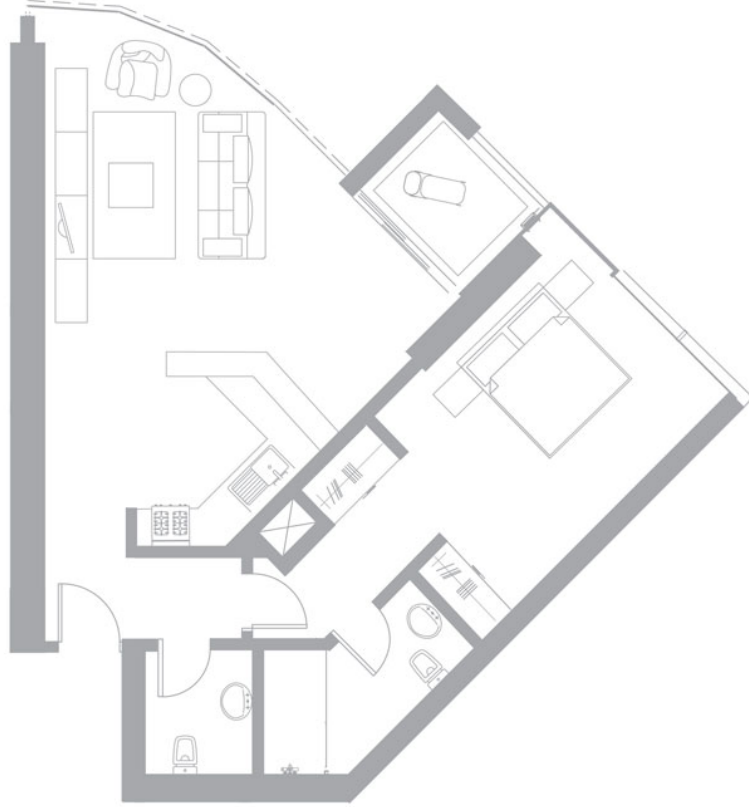

09 Type B 1 bedroom

City View
Total Area 837 sq ft
31 Units

City View