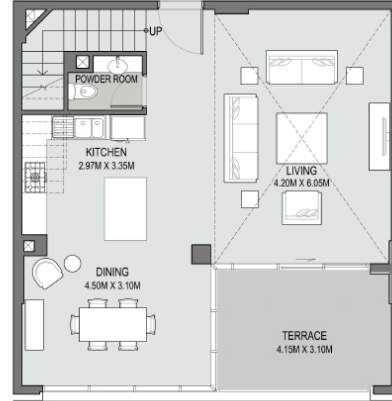

UPPER LEVEL

LOWER LEVEL

1 Bedroom Duplex
Unit 05 Tower 1, Level : L 22

	SQ.F.	SQ.M.
UNIT AREA	1222.790	113.60
TERRACE AREA	132.504	12.31
TOTAL AREA	1355.294	125.91