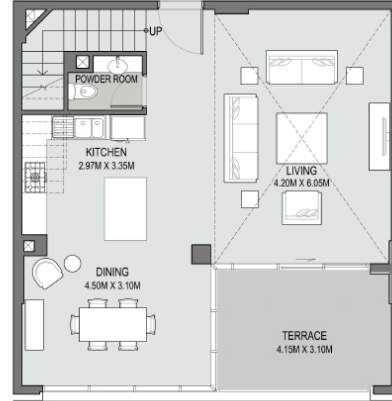

UPPER LEVEL

LOWER LEVEL

**1 Bedroom Duplex**  
**Unit 05 Tower 1, Level : L 22**

	SQ.F.	SQ.M.
UNIT AREA	1222.790	113.60
TERRACE AREA	132.504	12.31
TOTAL AREA	1355.294	125.91